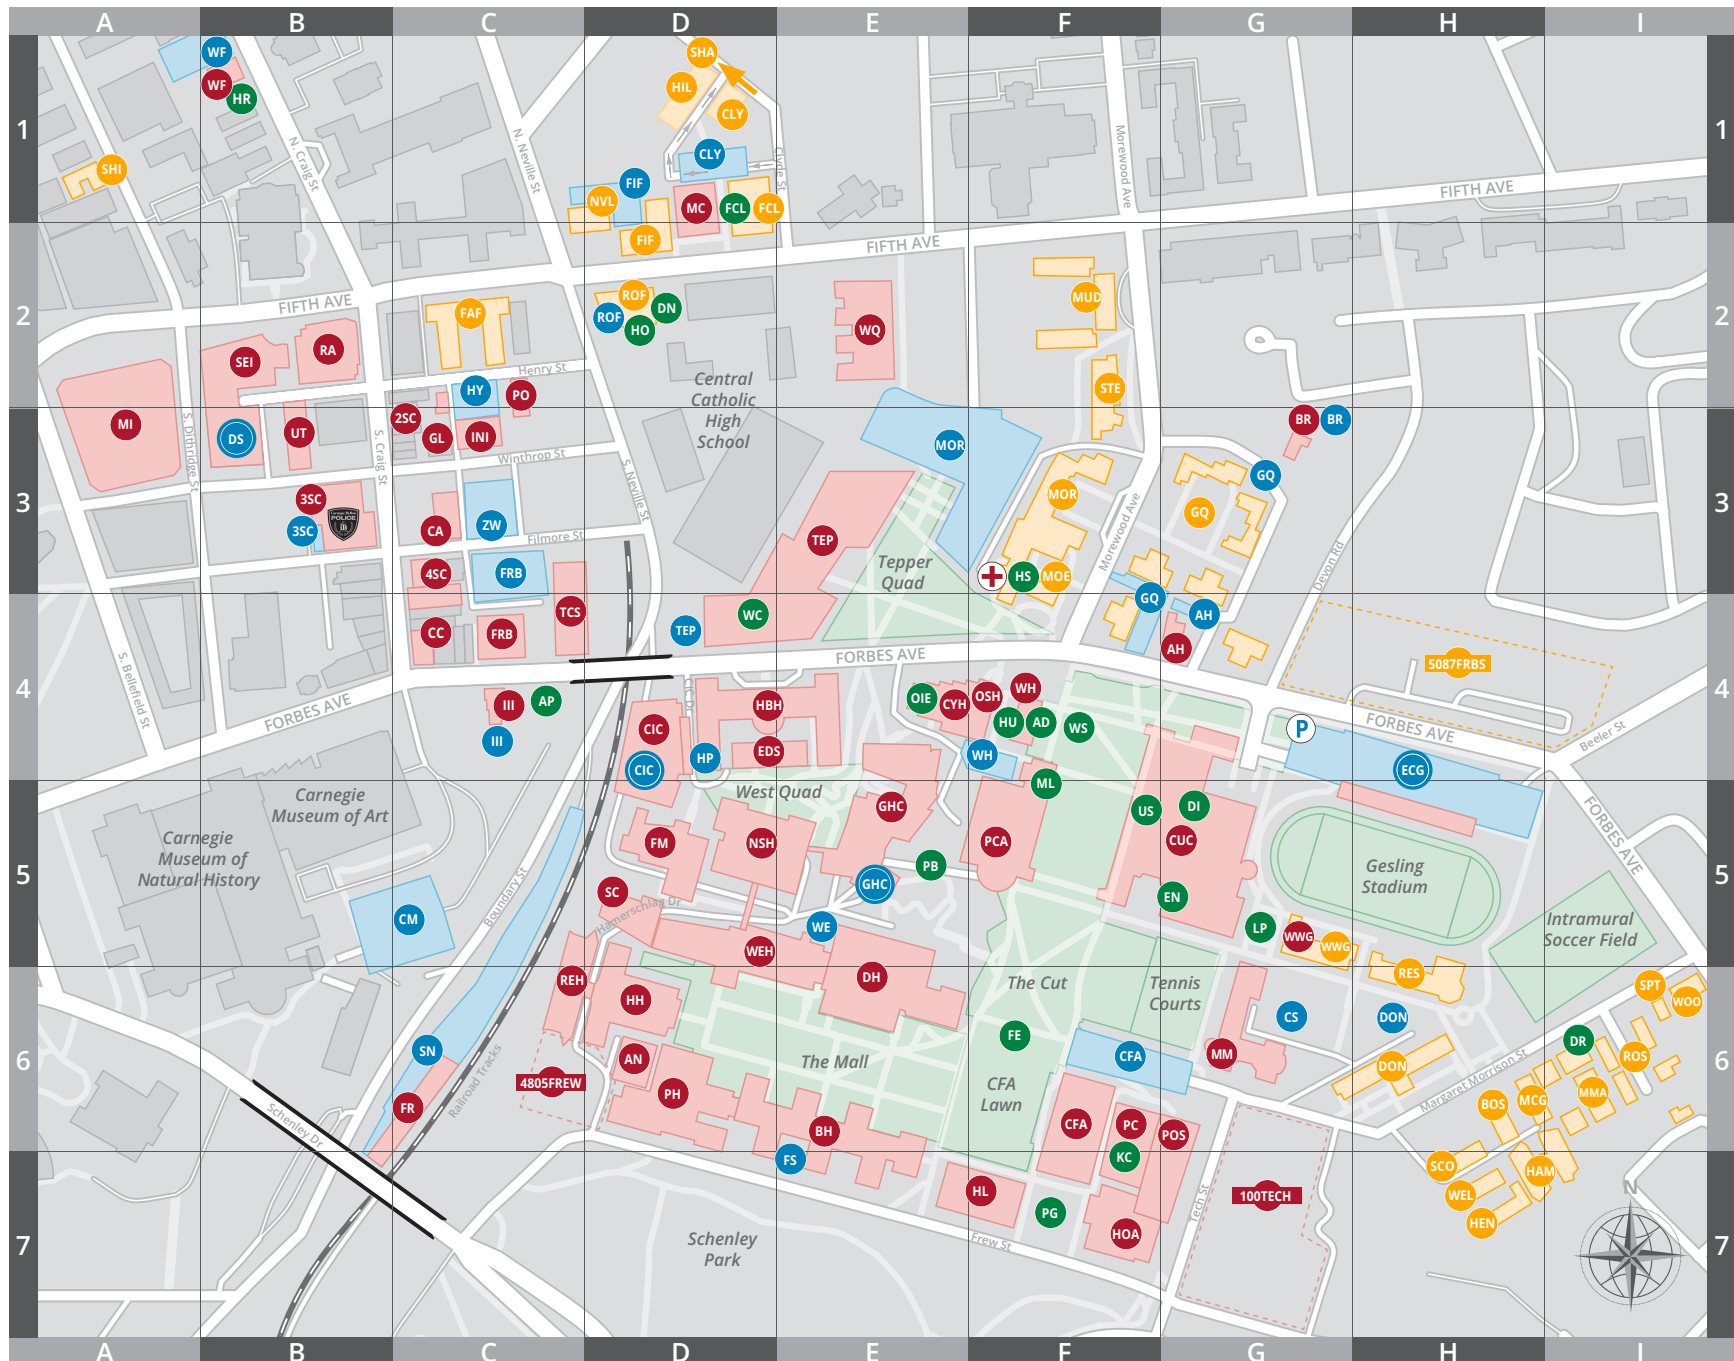

Carnegie Mellon University

cmu.edu/visit #mytartanvisit

One square = approx 425' or 130 m. (Updated 10-24-2021)